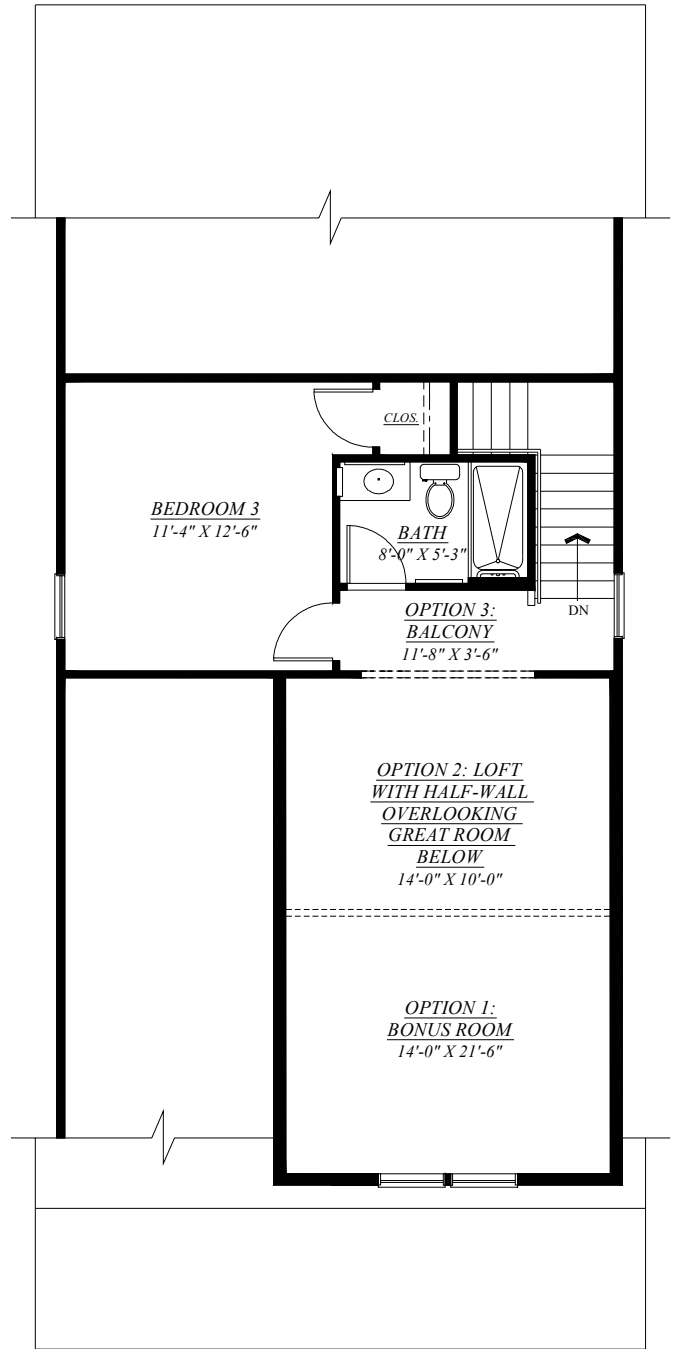

THE 'LINWOOD'

Single-Family Home

FIRST FLOOR PLAN

1200 SQ. FT.

SECOND FLOOR PLAN

630 SQ. FT.

LEAGUE PARK HOMES

A Partnership Between:
WARD 7 CONSORTIUM FOR ECONOMIC & COMMUNITY DEVELOPMENT
AND THE FAMICOS FOUNDATION
city architecture_