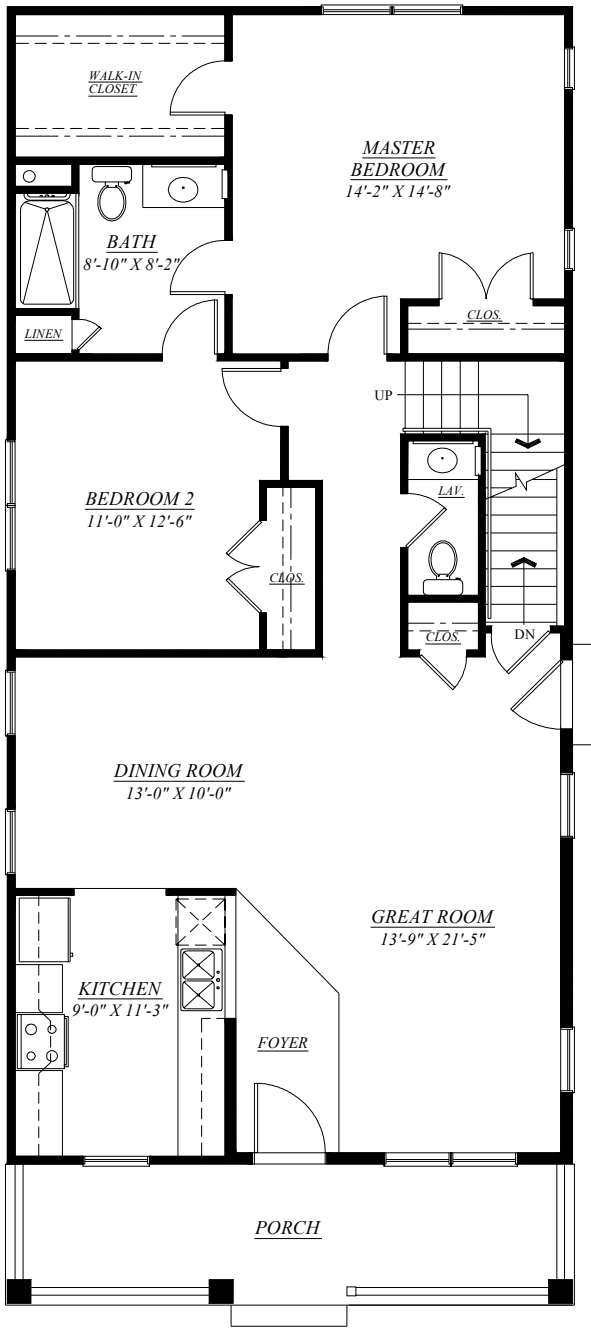

THE 'LINWOOD'

Single-Family Home

FIRST FLOOR PLAN

1200 SQ. FT.

SECOND FLOOR PLAN

630 SQ. FT.

LEAGUE PARK HOMES

A Partnership Between:
WARD 7 CONSORTIUM FOR ECONOMIC & COMMUNITY DEVELOPMENT
AND THE FAMICOS FOUNDATION
city architecture_